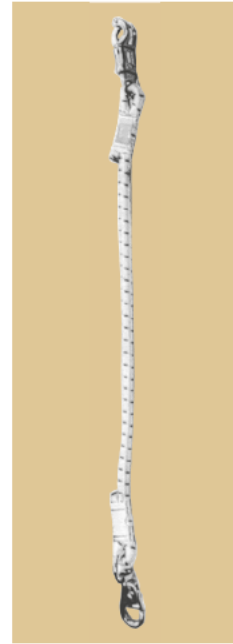

NO.137
SAFE CROSS TIE
 adjustable nylon velcro tear-apart design is more safer for horses. one end is panic snaps adjusts from 90cm(3ft) to 180 cm(6ft)
 Color:red(1), dark blue(9), dark green(03) black(4)
 50/Box

NO.120-6' (180cm)
LEAD
 Lead chain:20"
 Color:dark green(03), red(1), black(4), dark blue(9)
 50/Box

NO.122-6' (180cm)
P.P. WEB LEAD WITH PADDED HANDLE
 Lead chain:20"
 Color:dark green(03), red(1), black(4), dark blue(9)
 50/Box

NO.121-6' (180cm)
LEAD
 Color:dark green(03), red(1), black(4), dark blue(9)
 50/Box

TRAILER TIE

NO.147
RUBBER TRAILER TIE
 Dia of rubber cord:14mm(3/8")
 Length:70cm
 panic snap/panic snap
 50/Box

NO.149
RUBBER CROSS TIE
 Dia of rubber cord:14mm(3/8")
 Length:140cm
 snap/panic snap
 50/Box