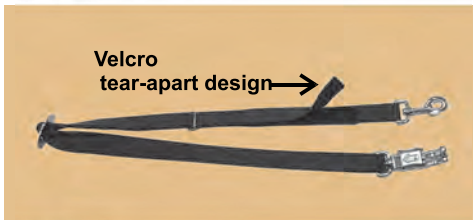

TRAILER TIE, LEAD

NO.184-370
NYLON LEAD
 Dia of cord:16mm(5/8")
 Length:370cm(12.3feet)
 Color:white(5)
 30/Box

SAFETY CHAIN WITH PLASTIC COVER
NO.141-70
 Length:70cm 50/Box
NO.141-140
 Length:140cm 30/Box

NO.131
CROSS TIE
 Double nylon with bull snap and panic snap. Adjust from 90cm(3ft) to 180cm(6ft)
 Color:dark green(03),red(1), black(4),dark blue(9)
 50/Box

NO.135
ADJUSTABLE TRAILER TIE
 Length:74cm(29")
 Color:dark green(03), red(1), black(4), dark blue(9)
 50/Box

NO.137
SAFE CROSS TIE
 adjustable nylon velcro tear-apart design is more safer for horses. one end is panic snaps adjusts from 90cm(3ft) to 180 cm(6ft)
 Color:red(1), dark blue(9), dark green(03) black(4)
 50/Box